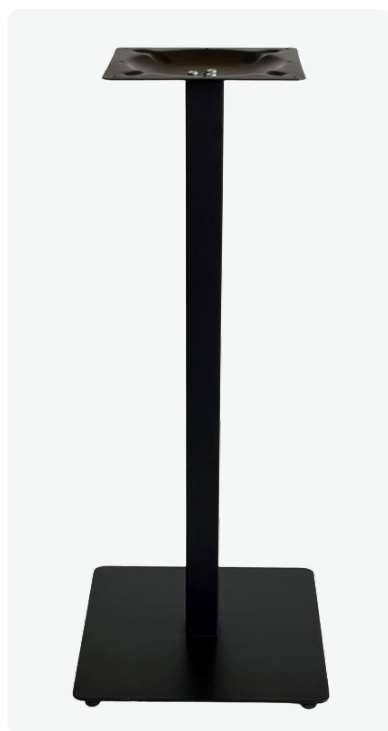

ОСНОВИ ЗА МАСИ

BAR BASE AM-E-44-3