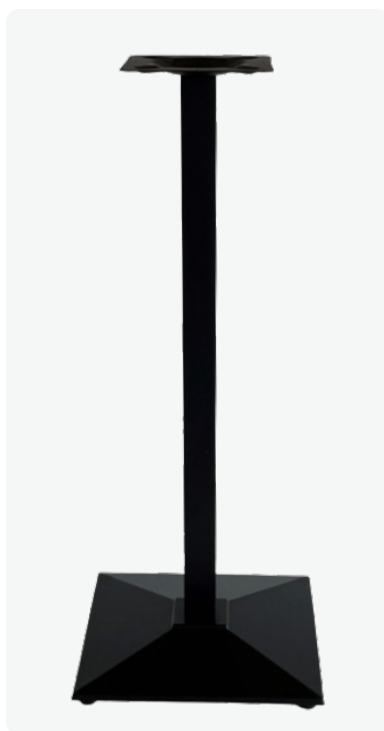

BAR BASE AM-E-43-1